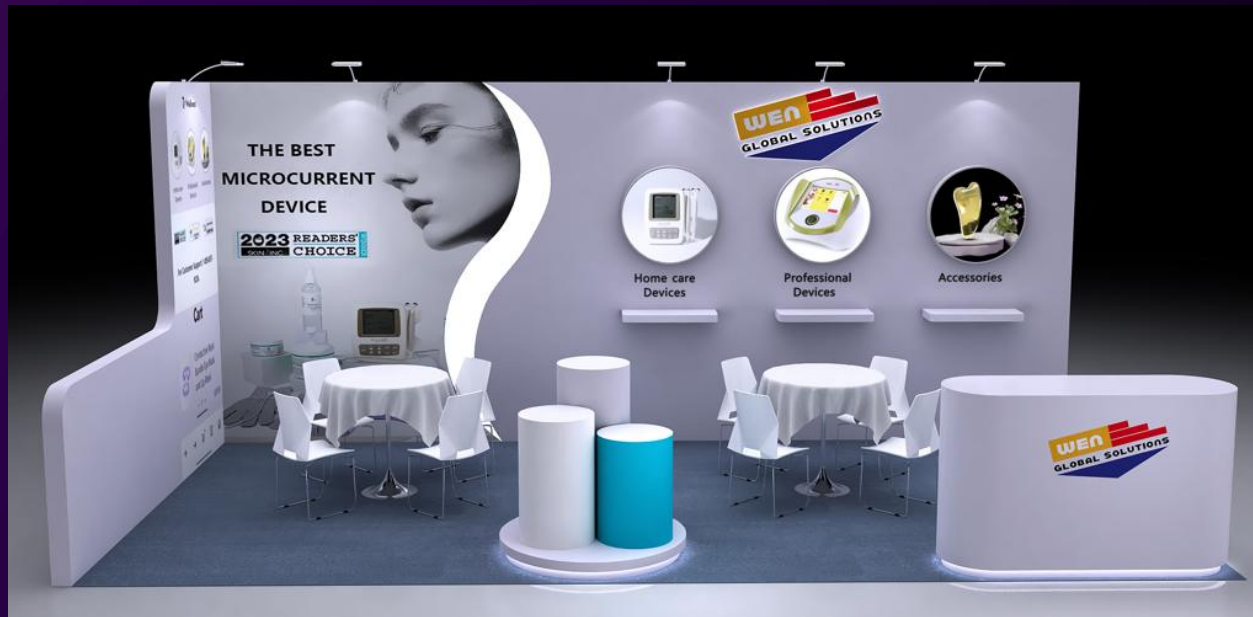

The price includes the booth main structure, furniture, shipping, convention center material handling, installation and dismantling labor, electrical (it does NOT include exhibitor's products and machines), printed graphics (it does NOT include graphic design)

US$ 23,000