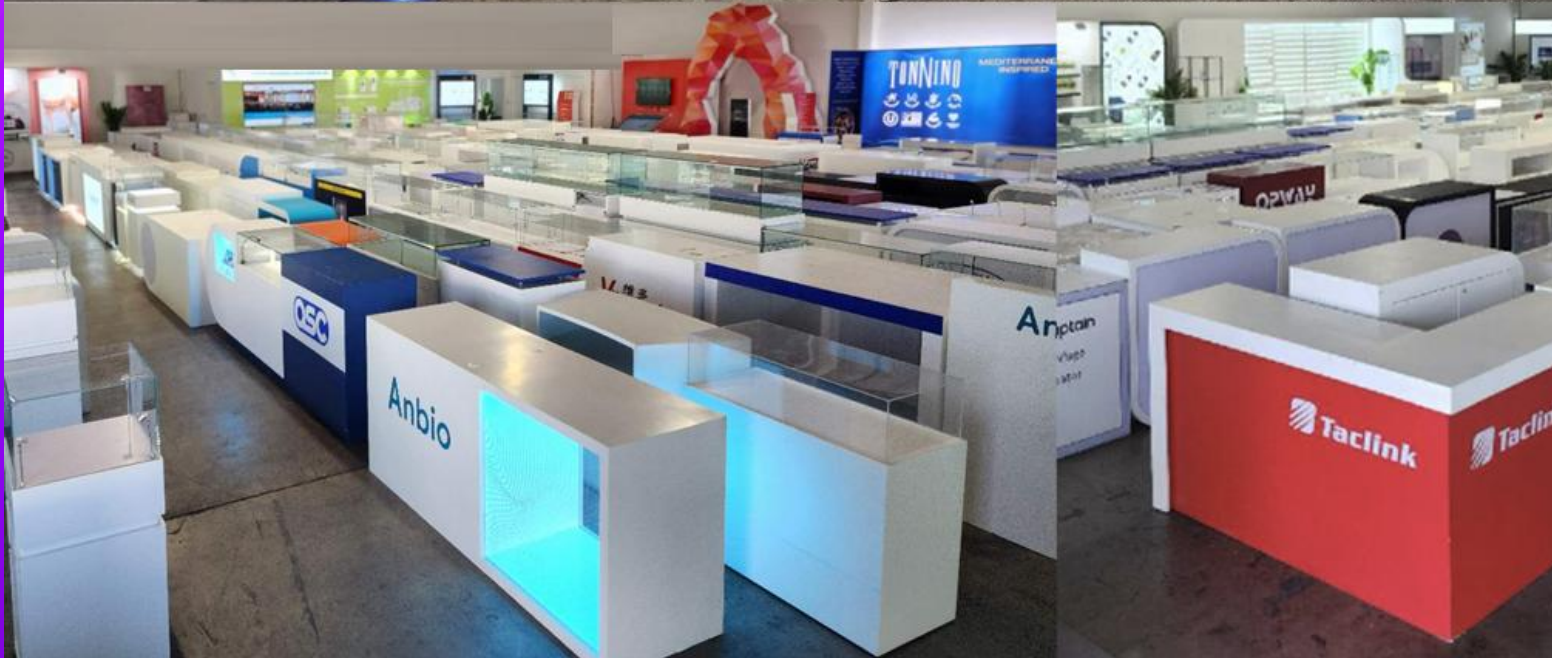

Supported by a vast inventory for same-day shipping and a robust warehouse network in Los Angeles and Las Vegas.