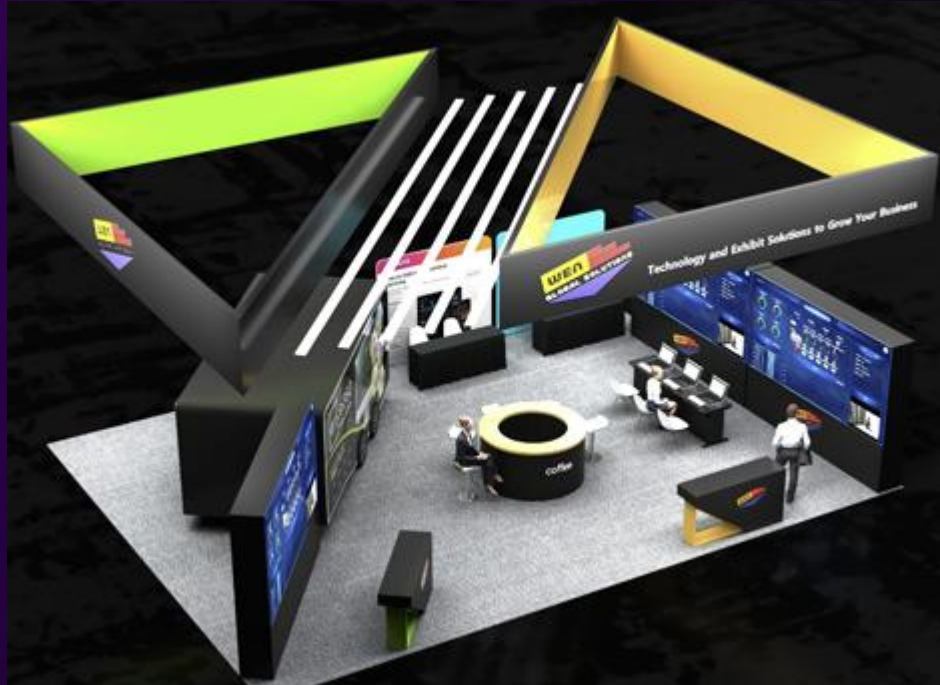

Contact us for pricing

The price includes the booth main structure, furniture, shipping, convention center material handling, installation and dismantling labor, electrical (it does NOT include exhibitor's products and machines), printed graphics (it does NOT include graphic design)